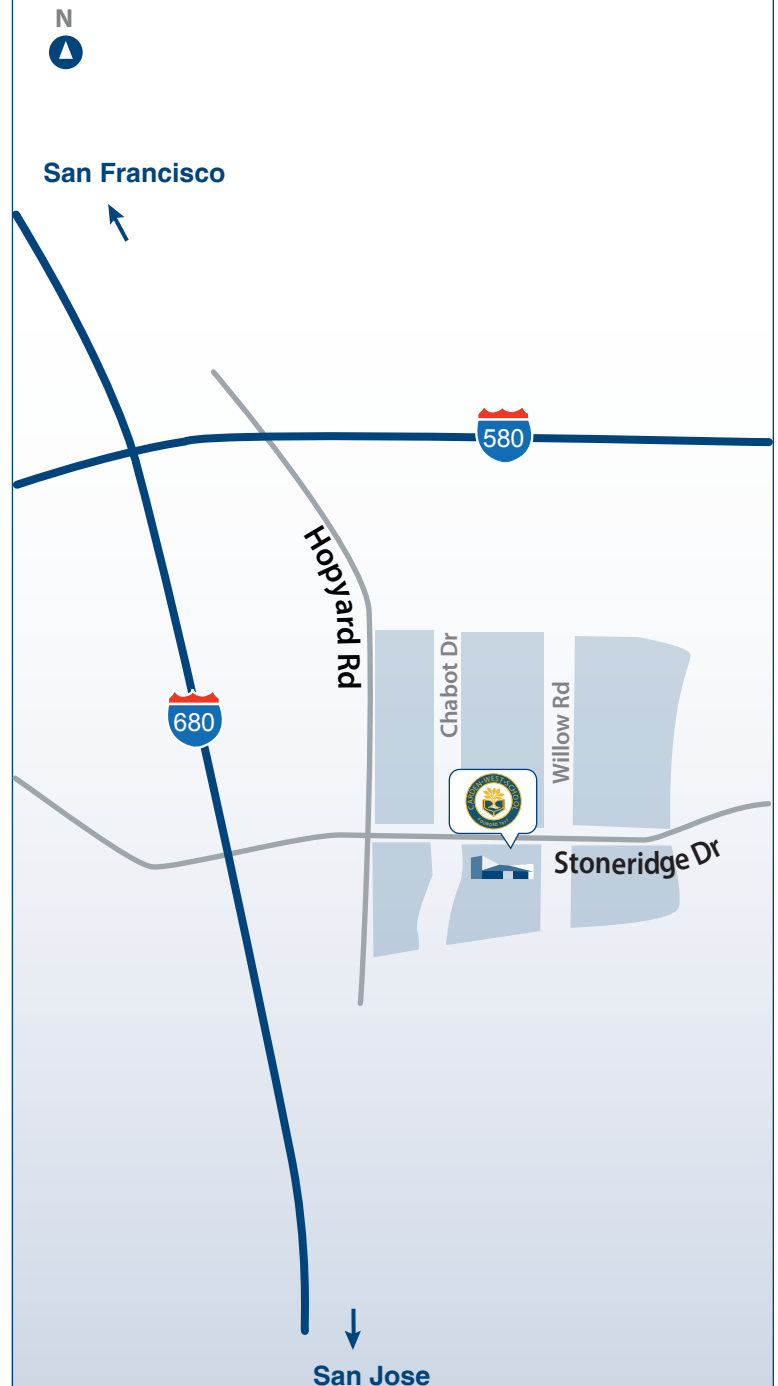

Carden West School

Success for every child, every day

Map & Directions

4576 Willow Road
Pleasanton, CA 94588
Phone: (925) 463-6060

Directions

From Livermore (580 West)

- Take I-580 Westbound
- Exit Hopyard/Dougherty Road and bear left (south) towards Hopyard
- Turn left at Stoneridge Drive
- Turn right on Willow Road; the school is on the right

From Hayward/Castro Valley (580 East)

- Take I-580 Eastbound
- Exit Hopyard/Dougherty Road and bear right (south) towards Hopyard
- Turn left at Stoneridge Drive
- Turn right on Willow Road; the school is on the right

From San Ramon/Danville/Walnut Creek (680 South)

- From I-680 Southbound, merge onto I-580 East towards Livermore/Stockton
- While still on the ramp leading to I-580 East, exit Hopyard/Dougherty Road and bear right (south) onto Hopyard
- Turn left at Stoneridge Drive
- Turn right on Willow Road; the school is on the right

From Fremont (680 North)

- Take I-680 Northbound
- Exit Stoneridge Drive and bear right (east) onto Stoneridge Drive
- Cross, without turning, Hopyard Road
- Turn right on Willow Road; the school is on the right.